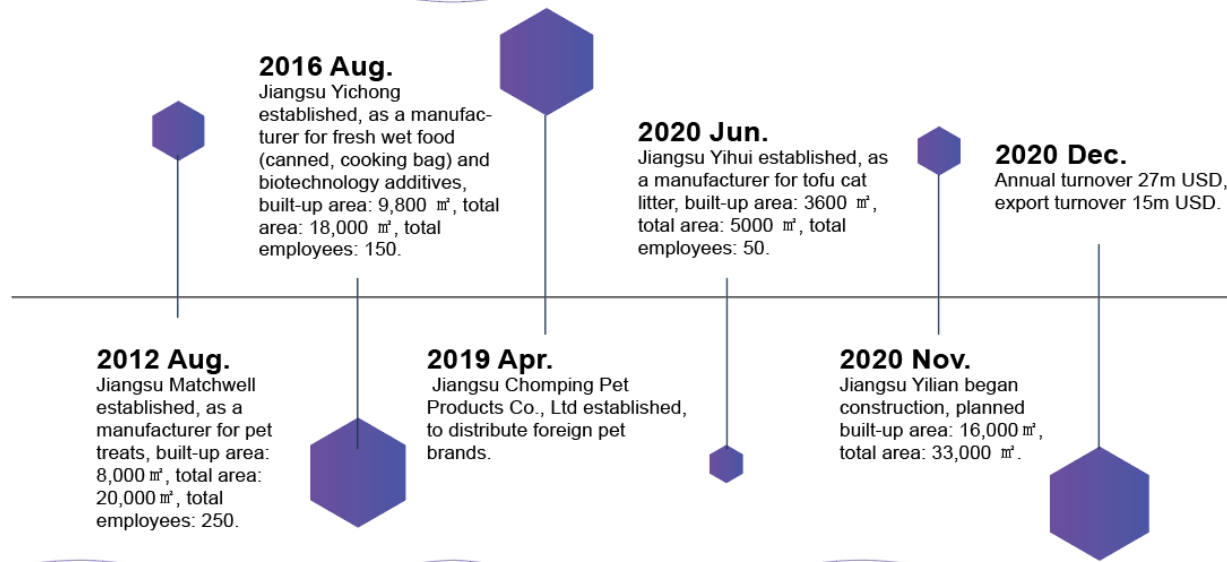

Quality Control

brands PACK'n PRIDE, originated in the United States, has now been exported to many countries, such as the United Kingdom, Australia, South Korea and other Southeast Asian countries. By year 2017 we received the "Best Quality Award" from PETS AT HOME. By year 2020, we set up our

new cat litter facility and established our new cat litter brand "Clumpion". To suit all different cultures and diet traditions, we welcome

Research & Development

OEM & ODM orders from any country which is deliverable. We have ISO22000, BRC, IFS, SGS to

Logistics

support your purchase plan.

DEVELOPMENT HISTORY

ORGANIZATION CHART

Freeze Dry Chicken Nuggets

MW20A002

Freeze Dry Duck Nuggets

MW20A003