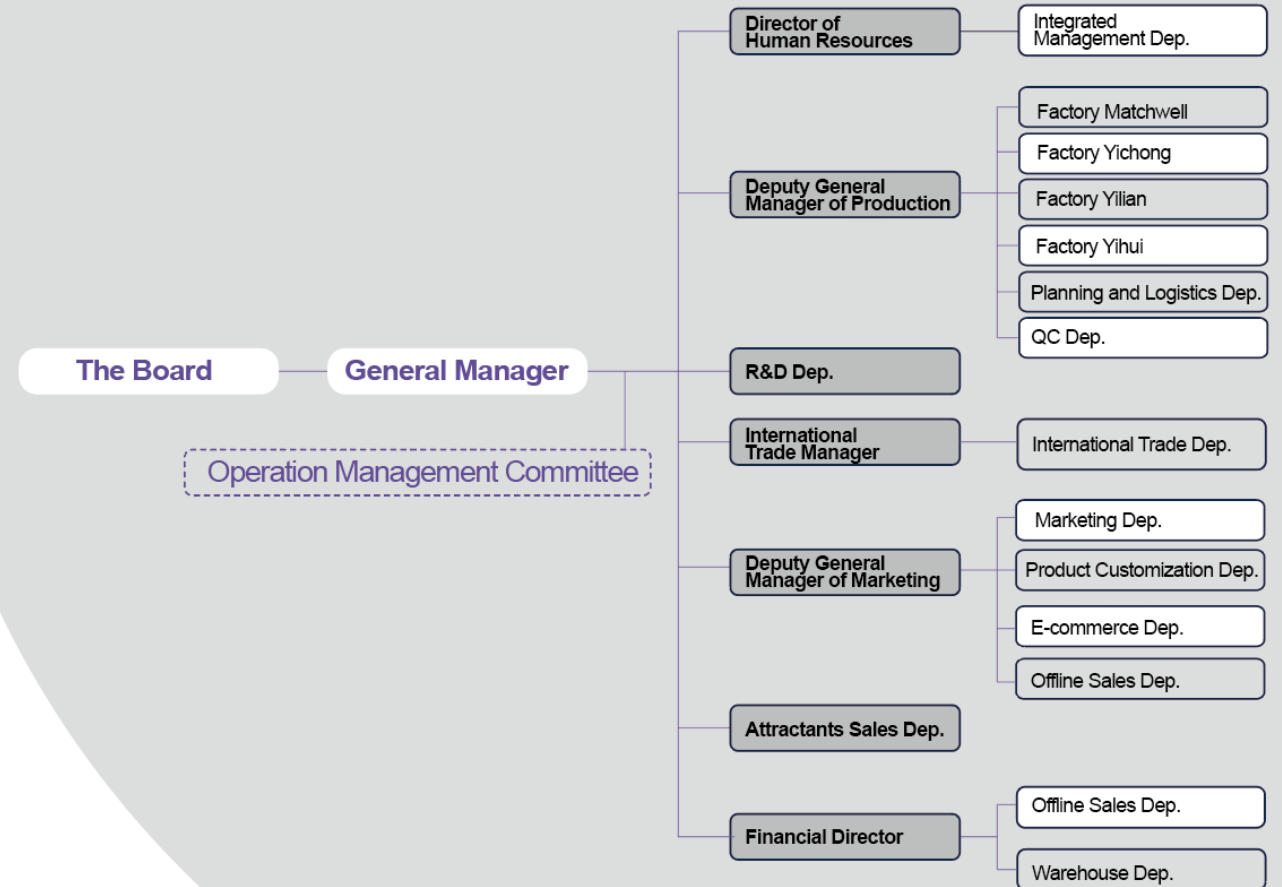

new cat litter facility and established our new cat litter brand "Clumpion". To suit all different cultures and diet traditions, we welcome

Research & Development

OEM & ODM orders from any country which is deliverable. We have ISO22000, BRC, IFS, SGS to

Logistics

support your purchase plan.

DEVELOPMENT HISTORY

ORGANIZATION CHART

Freeze Dry Chicken Nuggets

MW20A002

Freeze Dry Duck Nuggets

MW20A003